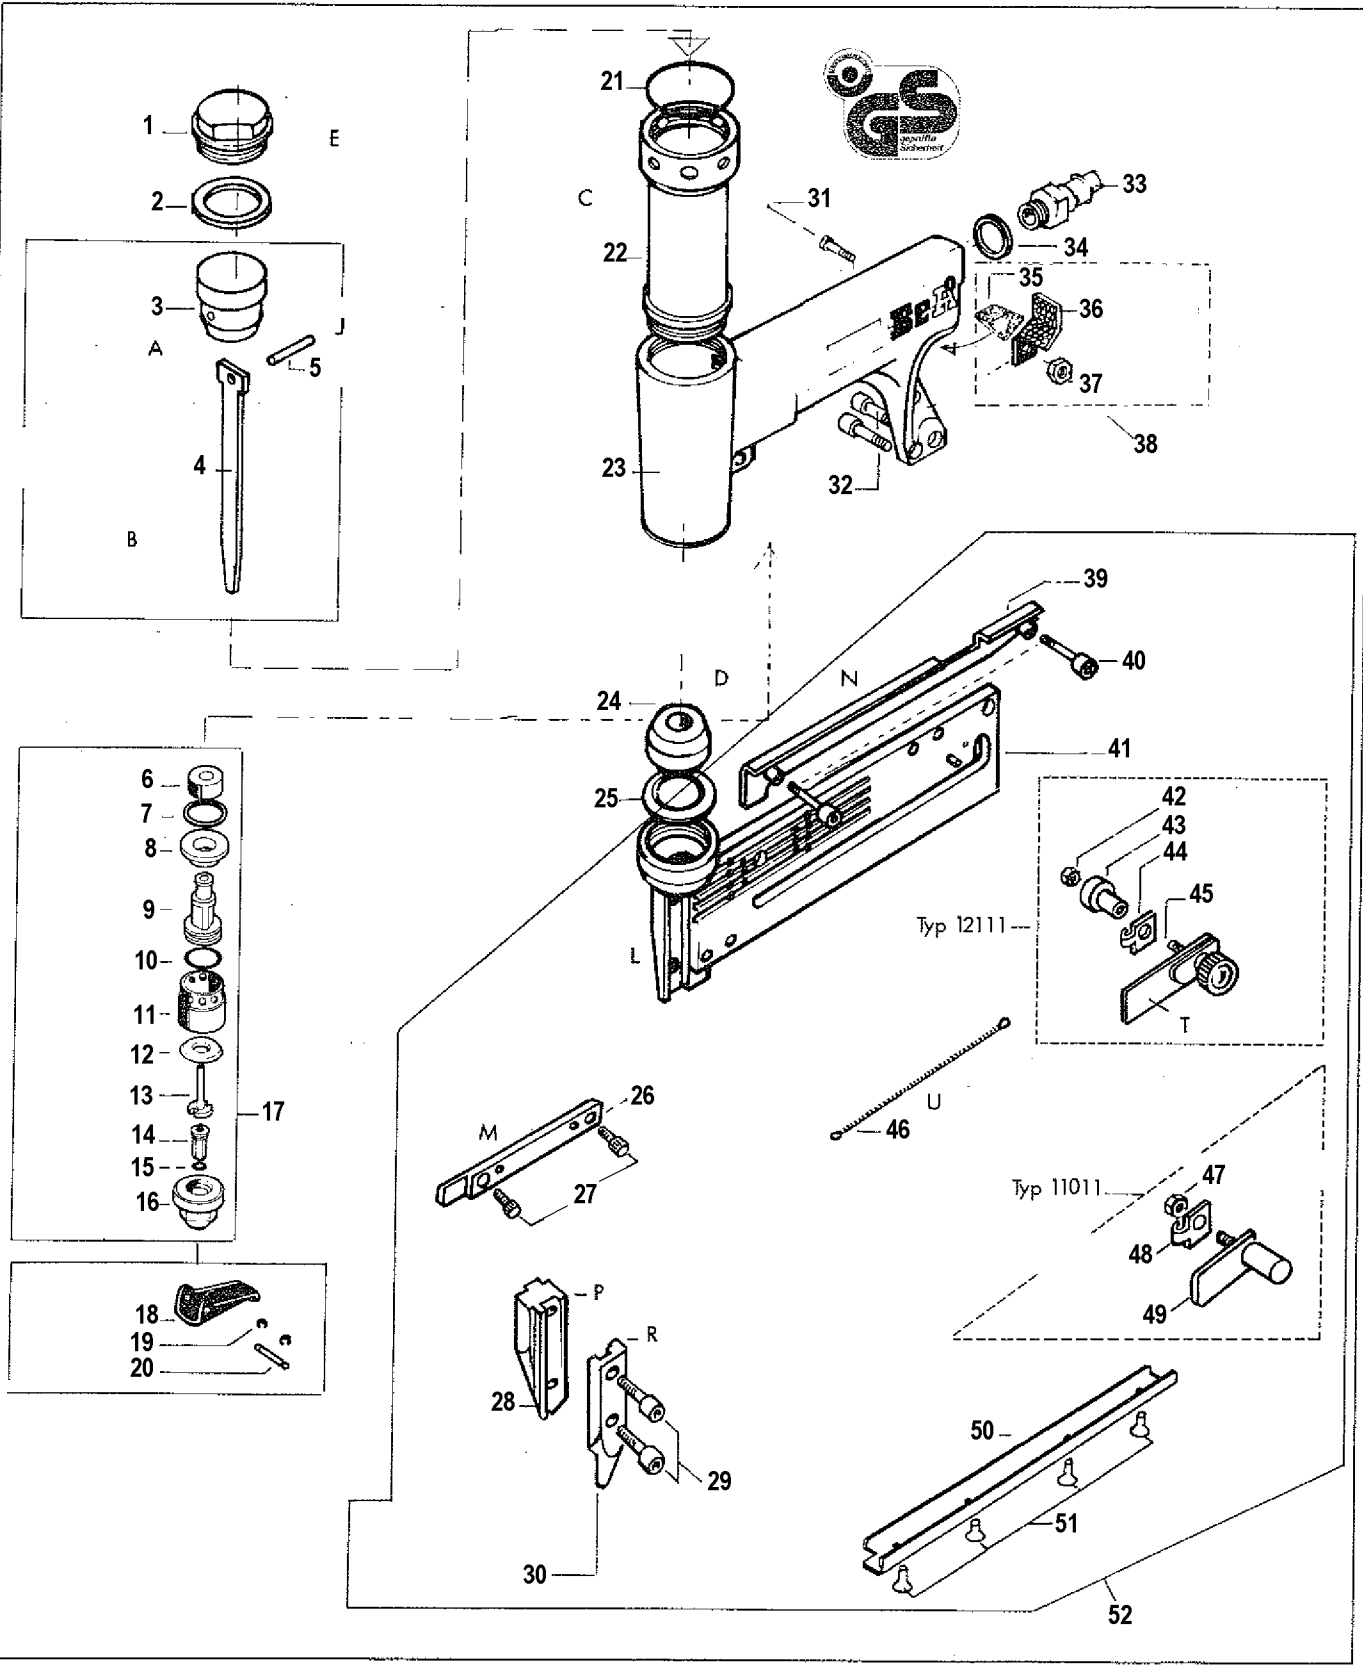

Typ  
Type  
Tipo

S 125-110 (Art.-Nr. 2211011000 Standardgerät/Basicmodel)  
SK 325-121 (Art.-Nr. 2212111000 Standardgerät/Basicmodel)

N/A

BA-T121

## Parts List for SK 325-121 Type 0

Item Number	Part Number	Description	Qty Required
1	000000-00	No Longer Available	1
2	BA-2000052060	GASKET	1
3	BA-2000052350	MAIN PISTON ASSY	1
4	000000-00	No Longer Available	1
4	000000-00	No Longer Available	1
5	000000-00	No Longer Available	1
6	000000-00	No Longer Available	1
7	000000-00	No Longer Available	1
8	000000-00	No Longer Available	1
9	000000-00	No Longer Available	1
10	BA-600140	O-RING	1
11	000000-00	No Longer Available	1
12	000000-00	No Longer Available	1
13	000000-00	No Longer Available	1
14	000000-00	No Longer Available	1
15	BA-600060	O-RING	1
16	000000-00	No Longer Available	1
17	000000-00	No Longer Available	1
18	000000-00	No Longer Available	1
19	000000-00	No Longer Available	1
20	BA-2000020470	VALVE TRIGGER PIN	1
21	BA-600240	O-RING	1
22	000000-00	No Longer Available	1
23	000000-00	No Longer Available	1
24	BA-2007601860	BUMPER	1
25	BA-2000052401	GASKET	1
26	000000-00	No Longer Available	1